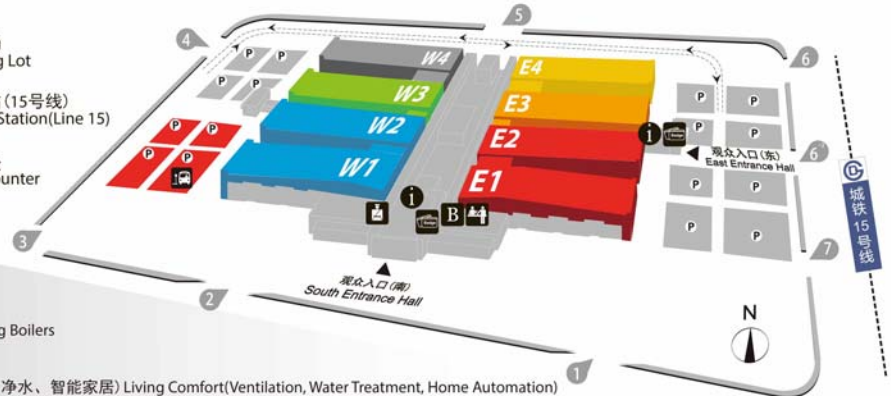

How to arrive
By Bus
No. 915, 916, 918, 923, 934, 936, 942, 955, 970, 980 or 987 and get off at Maliandian stop or Hualikan Stop

By Metro
Take Metro Line 15 to NCIEC station directly

By Taxi
Please make sure that you have your destination written in Chinese and that the taximeter is switched on. The taxi fares are indicated on the door of the taxi.

From Beijing Capital Airport to NCIEC, requires around RMB 15.
From Beijing Railway Station to NCIEC, requires around RMB 65.
From Beijing West Station to NCIEC, requires around RMB 95.

*You can show the venue location map below to the taxi driver.

Venue Location Map

Catering & Other Venue Service

Hall Plan

- | | | |
|--|---------------------------------|---------------------------------------|
| 观众登记处 Registration Centre | 餐饮服务 Catering Service | 停车场 Parking Lot |
| 商务中心 (上网/打印/复印/缴费等) Business Centre (Internet/Printing/Copying) | 公安报警室 Police Office | 地铁站 (15号线) Metro Station (Line 15) |
| 客服中心 Customer Service Centre | 免费班车服务 Free Shuttle Bus Stop | 问询处 Info Counter |